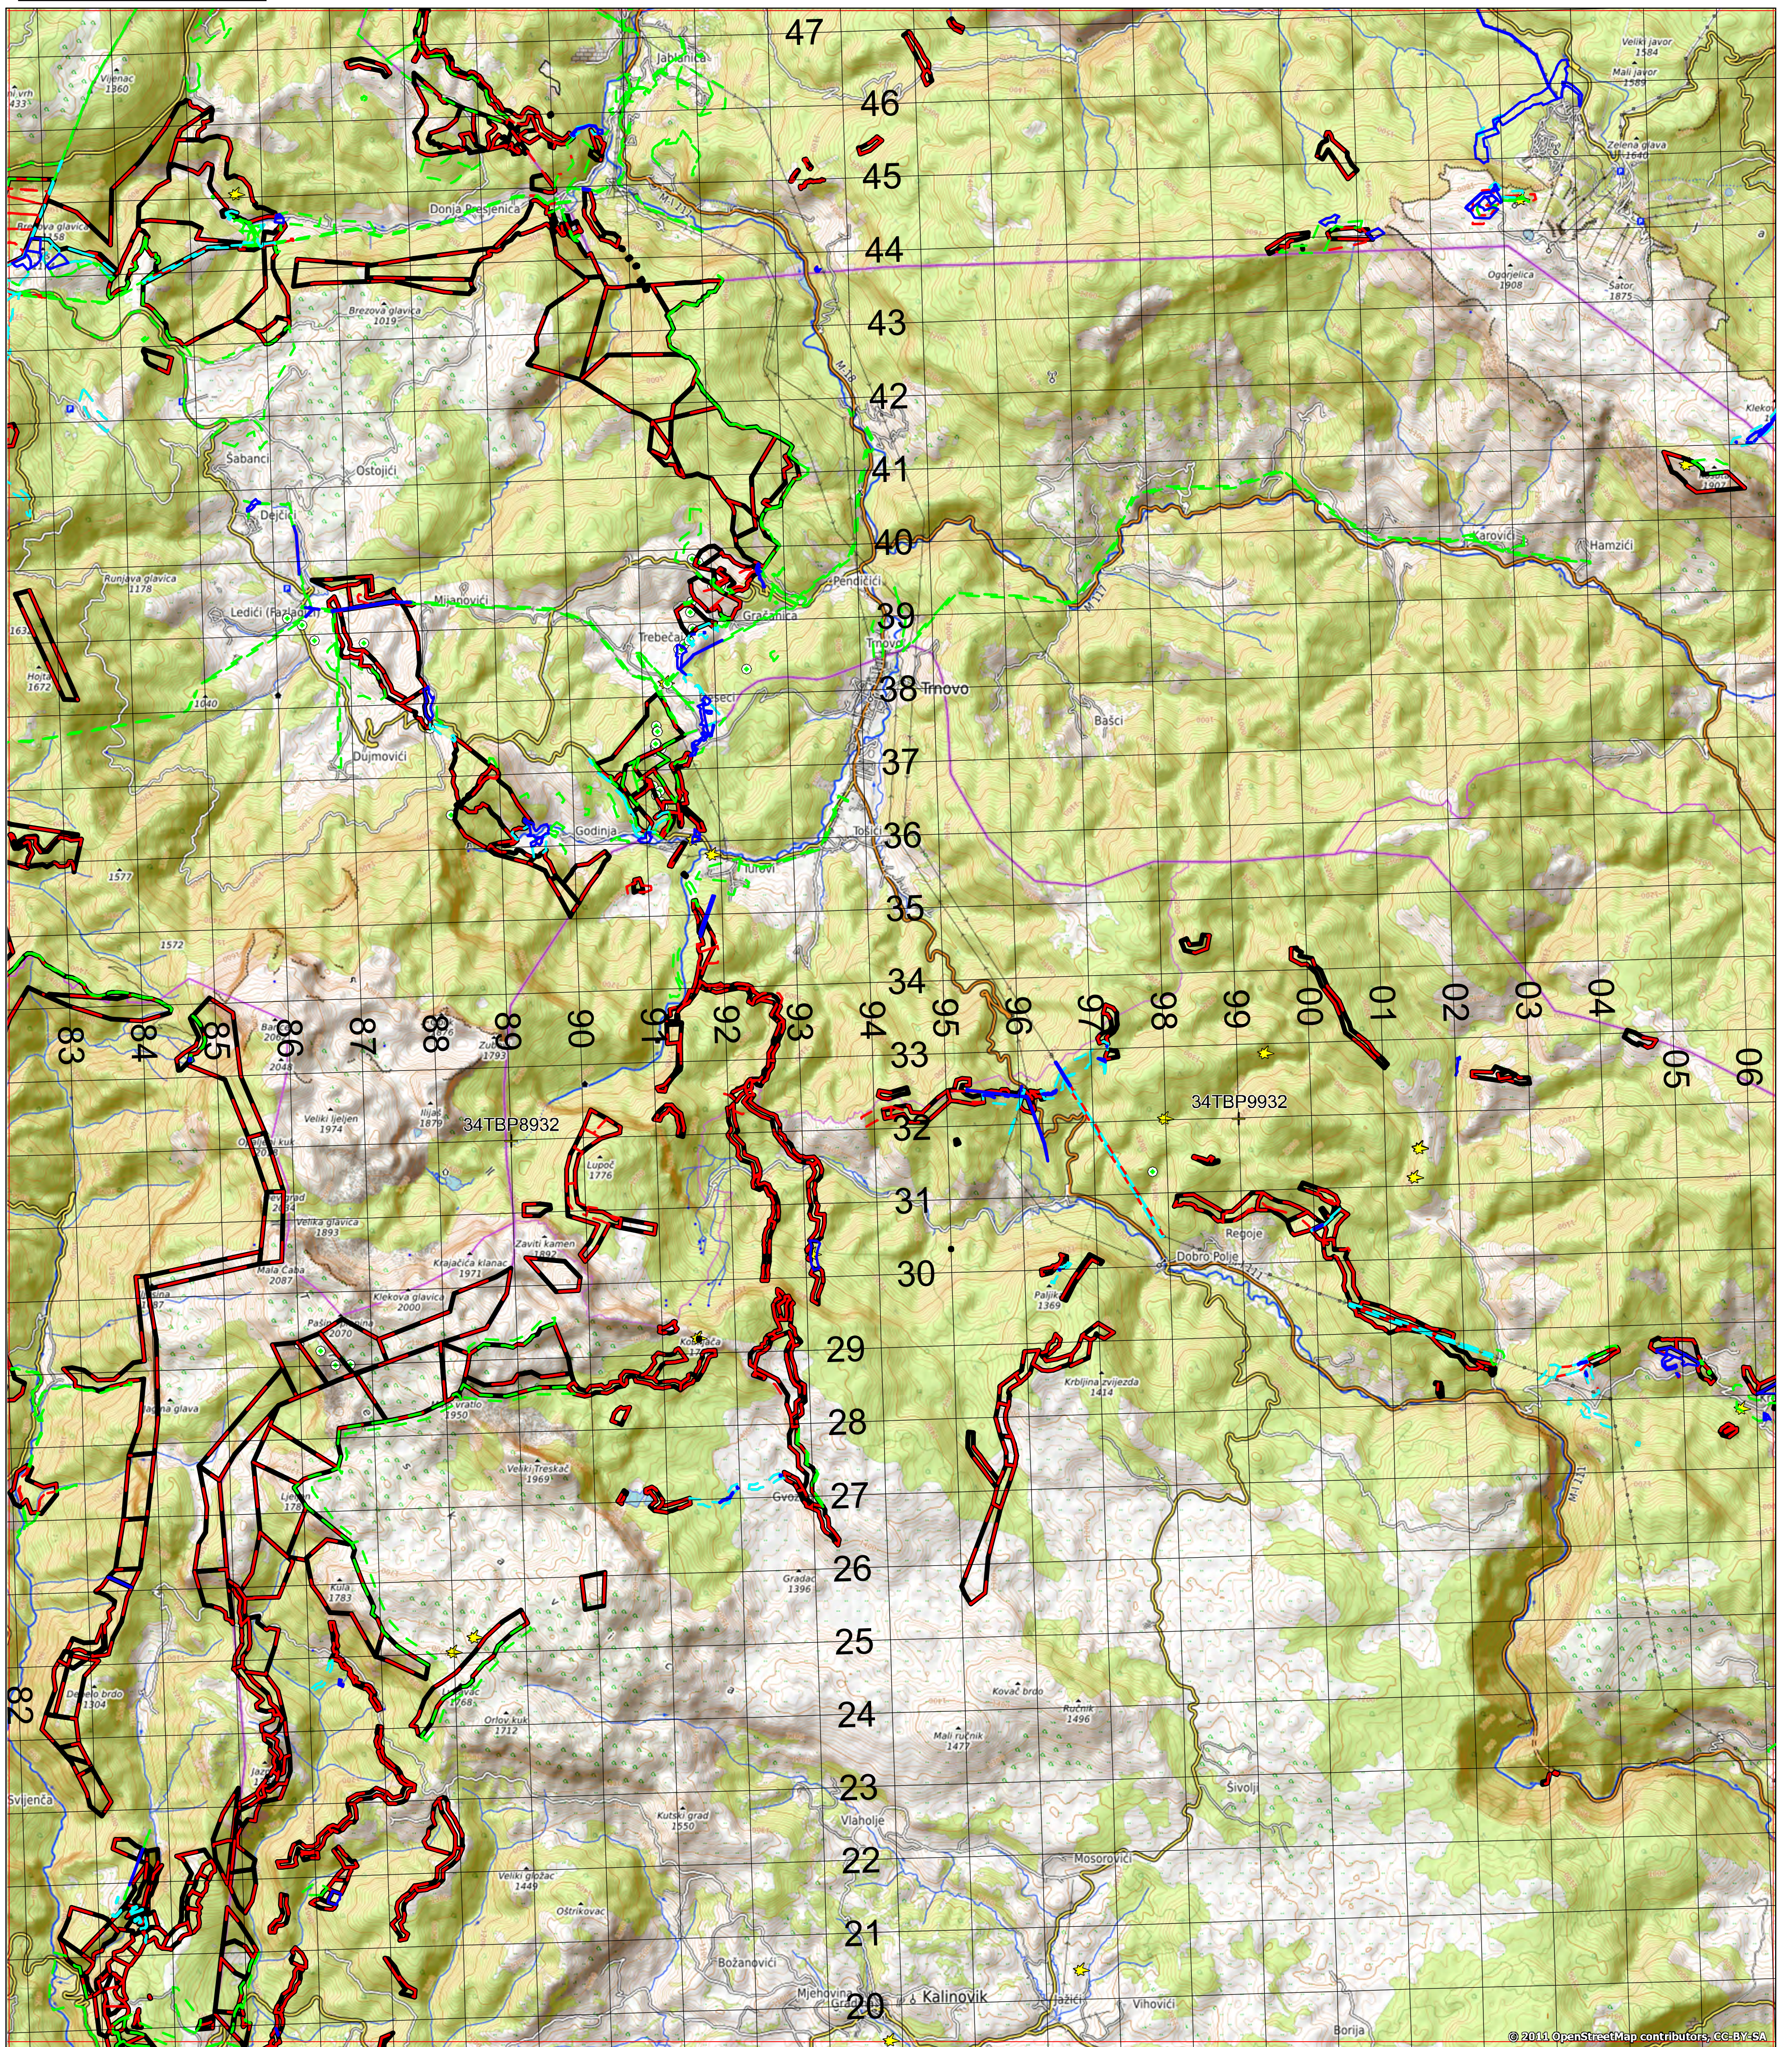

MINE CONTAMINATION MAP

A R E A : Map Sheet 2782-II

WARNING / ATTENTION / UPOZORENJE

This map shows areas with known contamination of mines and unexploded ordnance. All other areas are to be treated with caution. Updated information is available from Mine Action Centre - Sarajevo, Regional Offices and EUFOR Mine Cells.

Ova karta pokazuje područja sa poznatim prisustvom mina i neeksplozivnih sredstava. U svim ostalim područjima potrebno je primijeniti mjere opreza. Azurirane informacije možete dobiti u Centru za Mine - Sarajevo, Regionalnim uredima i EUFOR-u.

LEGEND

-  NO OBVIOUS RISK AREAS
-  RISK AREAS
-  CLEARED AREAS
-  LIFTED MINEFIELD
-  TECHNICAL SURVEY
-  INCIDENTS
-  SYSTEMATIC SURVEY SUSPECT AREA
-  AREAS CONTAMINATED WITH CLUSTER AMMUNITION